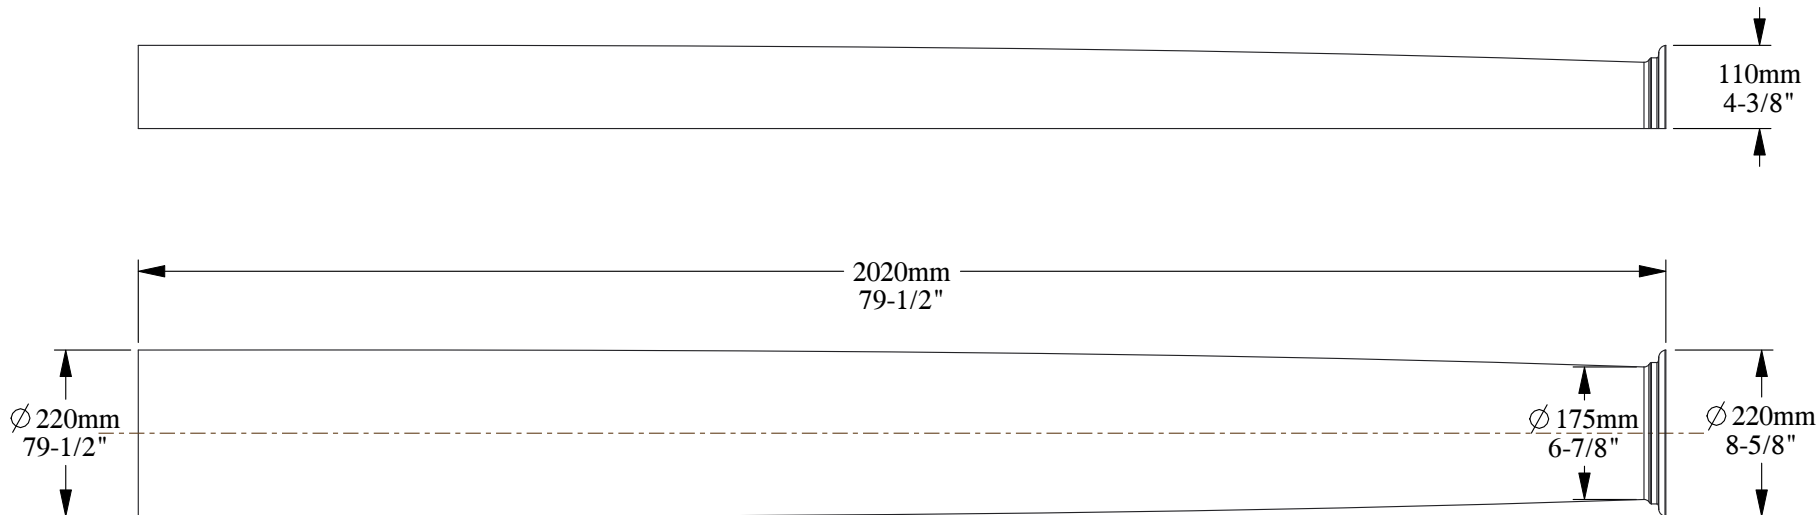

SCALE 1:20

SCALE 1:10

ORAC[®]
DECOR

Biekorfstraat 32
 8400 Oostende - Belgium
 Tel +32 (0)59 80 32 52
 www.oracdecor.com
 info@oracdecor.com

Part name: K1101

Designed by: ORAC

Designed on: 01-Jan-1994

Version: 1.0

Unless otherwise specified: all dimensions are in millimeters and inches, scale 1:1, length 2 meters

All information in this document is Orac's exclusive property. It may in no case be reproduced, even partly, be communicated to a third party or used for any possible purpose without ORAC's express written permission. Further legal information can be found at <https://www.oracdecor.com/en/general-sales-conditions>