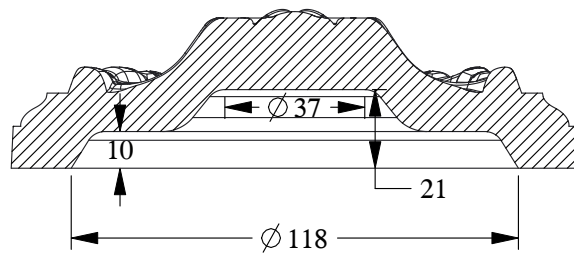

SCALE 1:2

SCALE 1:2

SECTION A-A

ORAC[®]
DECOR

Biekorfstraat 32
8400 Oostende - Belgium
Tel +32 (0)59 80 32 52
www.oracdecor.com
info@oracdecor.com

Part name: R10

Designed by: ORAC

Designed on: 01-Jan-1977

Unless otherwise specified: all dimensions are in millimeters and inches, scale 1:1, length 2 meters

All information in this document is Orac's exclusive property. It may in no case be reproduced, even partly, be communicated to a third party or used for any possible purpose without ORAC's express written permission. Further legal information can be found at <https://www.oracdecor.com/en/general-sales-conditions>