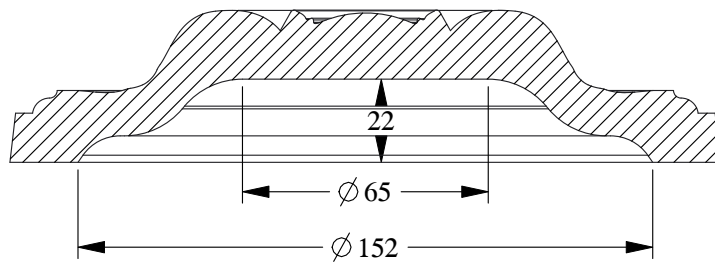

SCALE 1:2

SECTION RIGHT-RIGHT

SCALE 1:2

ORAC[®]
DECOR

Biekorfstraat 32
8400 Oostende - Belgium
Tel +32 (0)59 80 32 52
www.oracdecor.com
inforacdecor.com

Part name: R11

Designed by: ORAC

Designed on: 01-Jan-1977

Unless otherwise specified: all dimensions are in millimeters and inches, scale 1:1, length 2 meters

All information in this document is Orac's exclusive property. It may in no case be reproduced, even partly, be communicated to a third party or used for any possible purpose without ORAC's express written permission. Further legal information can be found at <https://www.oracdecor.com/en/general-sales-conditions>